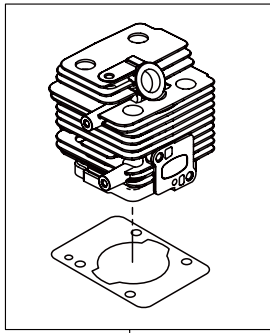

PARTS LIST

MX27E

CONTENTS

1. PARTS KIT	1
2. MAIN BODY	3
3. GEAR CASE.....	5
4. ENGINE	7
5. RECOIL STARTER.....	11
6. CARBURETOR, FUEL TANK	13
7. ACCESSORIES.....	15

2021. 12.

MARUYAMA

P/N 524716-3

MX27E
1. PARTS KIT

1

2

3

4

5

6

Ref. No.	Part No.	Part Name	Q'ty	Remarks
1-1	247688	Cylinder Kit	1	Incl.5
1-2	247689	Piston Kit	1	
1-3	246924	Clutch Kit	1	
1-4	247877	Carburetor Kit	1	
1-5	247867	Carburetor Parts Kit	1	
1-6	247864	Hose Kit	1	

MX27E

2. MAIN BODY

Ref. No.	Part No.	Part Name	Q'ty	Remarks
2-1	366119	MX27E	1	
2-2	227831	Driveshaft Ass'y	1	
2-3	560396	Driveshaft Tube	1	
2-4	012382	Snap Ring	1	H36
2-5	560427	Throttle Trigger	1	
2-6	215533	Hanging Bracket Ass'y	1	Incl.7
2-7	261762	Cap Screw	1	M5x14
2-8	560391	Bracket Ass'y	1	Incl.9-11
2-9	560392	Bracket	1	
2-10	271437	Screw	2	M6x20
2-11	231704	Washer	2	6x13xt1.0
2-12	560240	Label	1	
2-13	560393	Label	1	MX27E
2-14	560246	Label	1	112dBA
2-15	215501	Label	1	
2-16	560229	Hanging Strap Ass'y	1	Incl.17
2-17	560282	Hook	1	
2-18	560316	Loop Handle Ass'y	1	Incl.19-22
2-19	222520	Loop Handle	1	
2-20	213171	Packing	1	
2-21	215608	Cap Screw	4	M5x30x16
2-22	081027	Nut	4	M5
2-23	560420	Safety Cover	1	
2-24	560648	Cover Extension	1	
2-25	230747	String Cutter	1	
2-26	232689	Screw	3	M5x16

MX27E
5. RECOIL STARTER

Ref. No.	Part No.	Part Name	Q'ty	Remarks
5-1	563307	Recoil Starter Ass'y	1	Incl.2-14
5-2	273093	Recoil Ass'y	1	Incl.3-13
5-3	280492	Reel	1	
5-4	287421	Spiral Spring	1	
5-5	280494	Screw	1	
5-6	280495	Starter Rope Ass'y	1	Incl.7-9
5-7	283616	Starter Rope	1	
5-8	280497	Starter Grip	1	
5-9	280550	Stopper	1	
5-10	280547	Washer	1	
5-11	280548	Collar	1	
5-12	269423	Nut	1	
5-13	288500	Plate	1	
5-14	287399	Stater Pulley Ass'y	1	
5-15	269833	Screw	1	M4x16
5-16	280489	Screw	2	M4x20
5-17	563548	Label	1	EE262