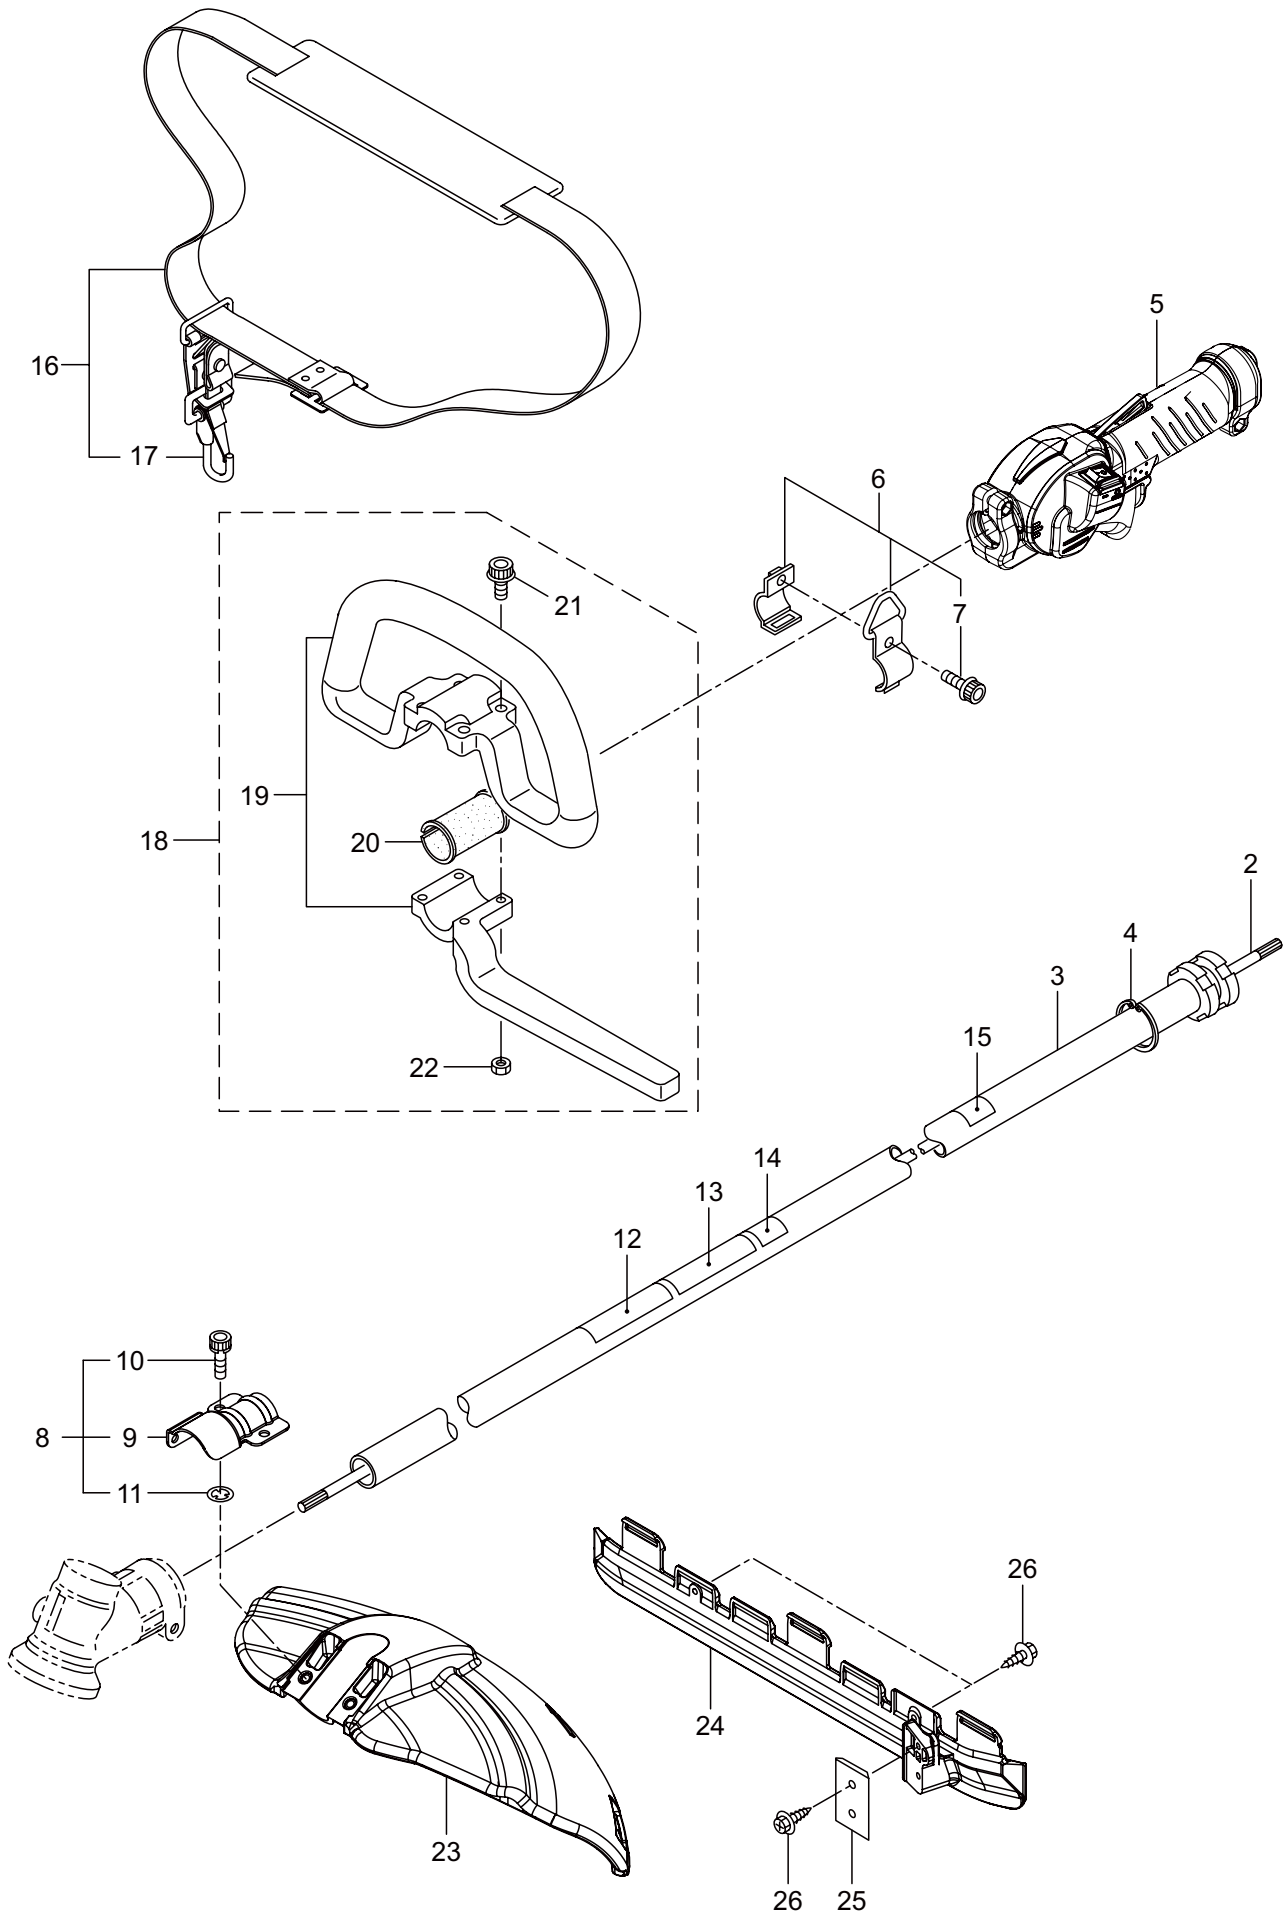

PARTS LIST

MX27E

CONTENTS

1. PARTS KIT	1
2. MAIN BODY	3
3. GEAR CASE.....	5
4. ENGINE	7
5. RECOIL STARTER.....	11
6. CARBURETOR, FUEL TANK	13
7. ACCESSORIES.....	15

2021. 12.

MARUYAMA

P/N 524716-3

MX27E
1. PARTS KIT

1

2

3

4

5

6

Ref. No.	Part No.	Part Name	Q'ty	Remarks
1-1	247688	Cylinder Kit	1	Incl.5
1-2	247689	Piston Kit	1	
1-3	246924	Clutch Kit	1	
1-4	247877	Carburetor Kit	1	
1-5	247867	Carburetor Parts Kit	1	
1-6	247864	Hose Kit	1	

MX27E

2. MAIN BODY

Ref. No.	Part No.	Part Name	Q'ty	Remarks
2-1	366119	MX27E	1	
2-2	227831	Driveshaft Ass'y	1	
2-3	560396	Driveshaft Tube	1	
2-4	012382	Snap Ring	1	H36
2-5	560427	Throttle Trigger	1	
2-6	215533	Hanging Bracket Ass'y	1	Incl.7
2-7	261762	Cap Screw	1	M5x14
2-8	560391	Bracket Ass'y	1	Incl.9-11
2-9	560392	Bracket	1	
2-10	271437	Screw	2	M6x20
2-11	231704	Washer	2	6x13xt1.0
2-12	560240	Label	1	
2-13	560393	Label	1	MX27E
2-14	560246	Label	1	112dBA
2-15	215501	Label	1	
2-16	560229	Hanging Strap Ass'y	1	Incl.17
2-17	560282	Hook	1	
2-18	560316	Loop Handle Ass'y	1	Incl.19-22
2-19	222520	Loop Handle	1	
2-20	213171	Packing	1	
2-21	215608	Cap Screw	4	M5x30x16
2-22	081027	Nut	4	M5
2-23	560420	Safety Cover	1	
2-24	560648	Cover Extension	1	
2-25	230747	String Cutter	1	
2-26	232689	Screw	3	M5x16

MX27E
3. GEAR CASE

Ref. No.	Part No.	Part Name	Q'ty	Remarks
3-1	231876	Gearcase Ass'y	1	Incl.2-16
3-2	225960	Gearcase	1	
3-3	234109	Bolt	1	M8x8
3-4	227990	Bearing	1	#608
3-5	228416	Gear Set	1	
3-6	227991	Bearing	1	#6001DDU
3-7	055185	Snap Ring	1	H28
3-8	227992	Bearing	1	#609
3-9	227993	Bearing	1	#609Z
3-10	228477	Snap Ring	1	#9
3-11	140270	Snap Ring	1	#24
3-12	261246	Cap Screw	1	M5x25
3-13	212986	Boss Adapter	1	
3-14	140275	Clamping Washer	1	
3-15	215547	Stabilizer	1	
3-16	215610	Bolt	1	M8x22,Counterclockwise
3-17	261233	Cap Screw	1	M5x12