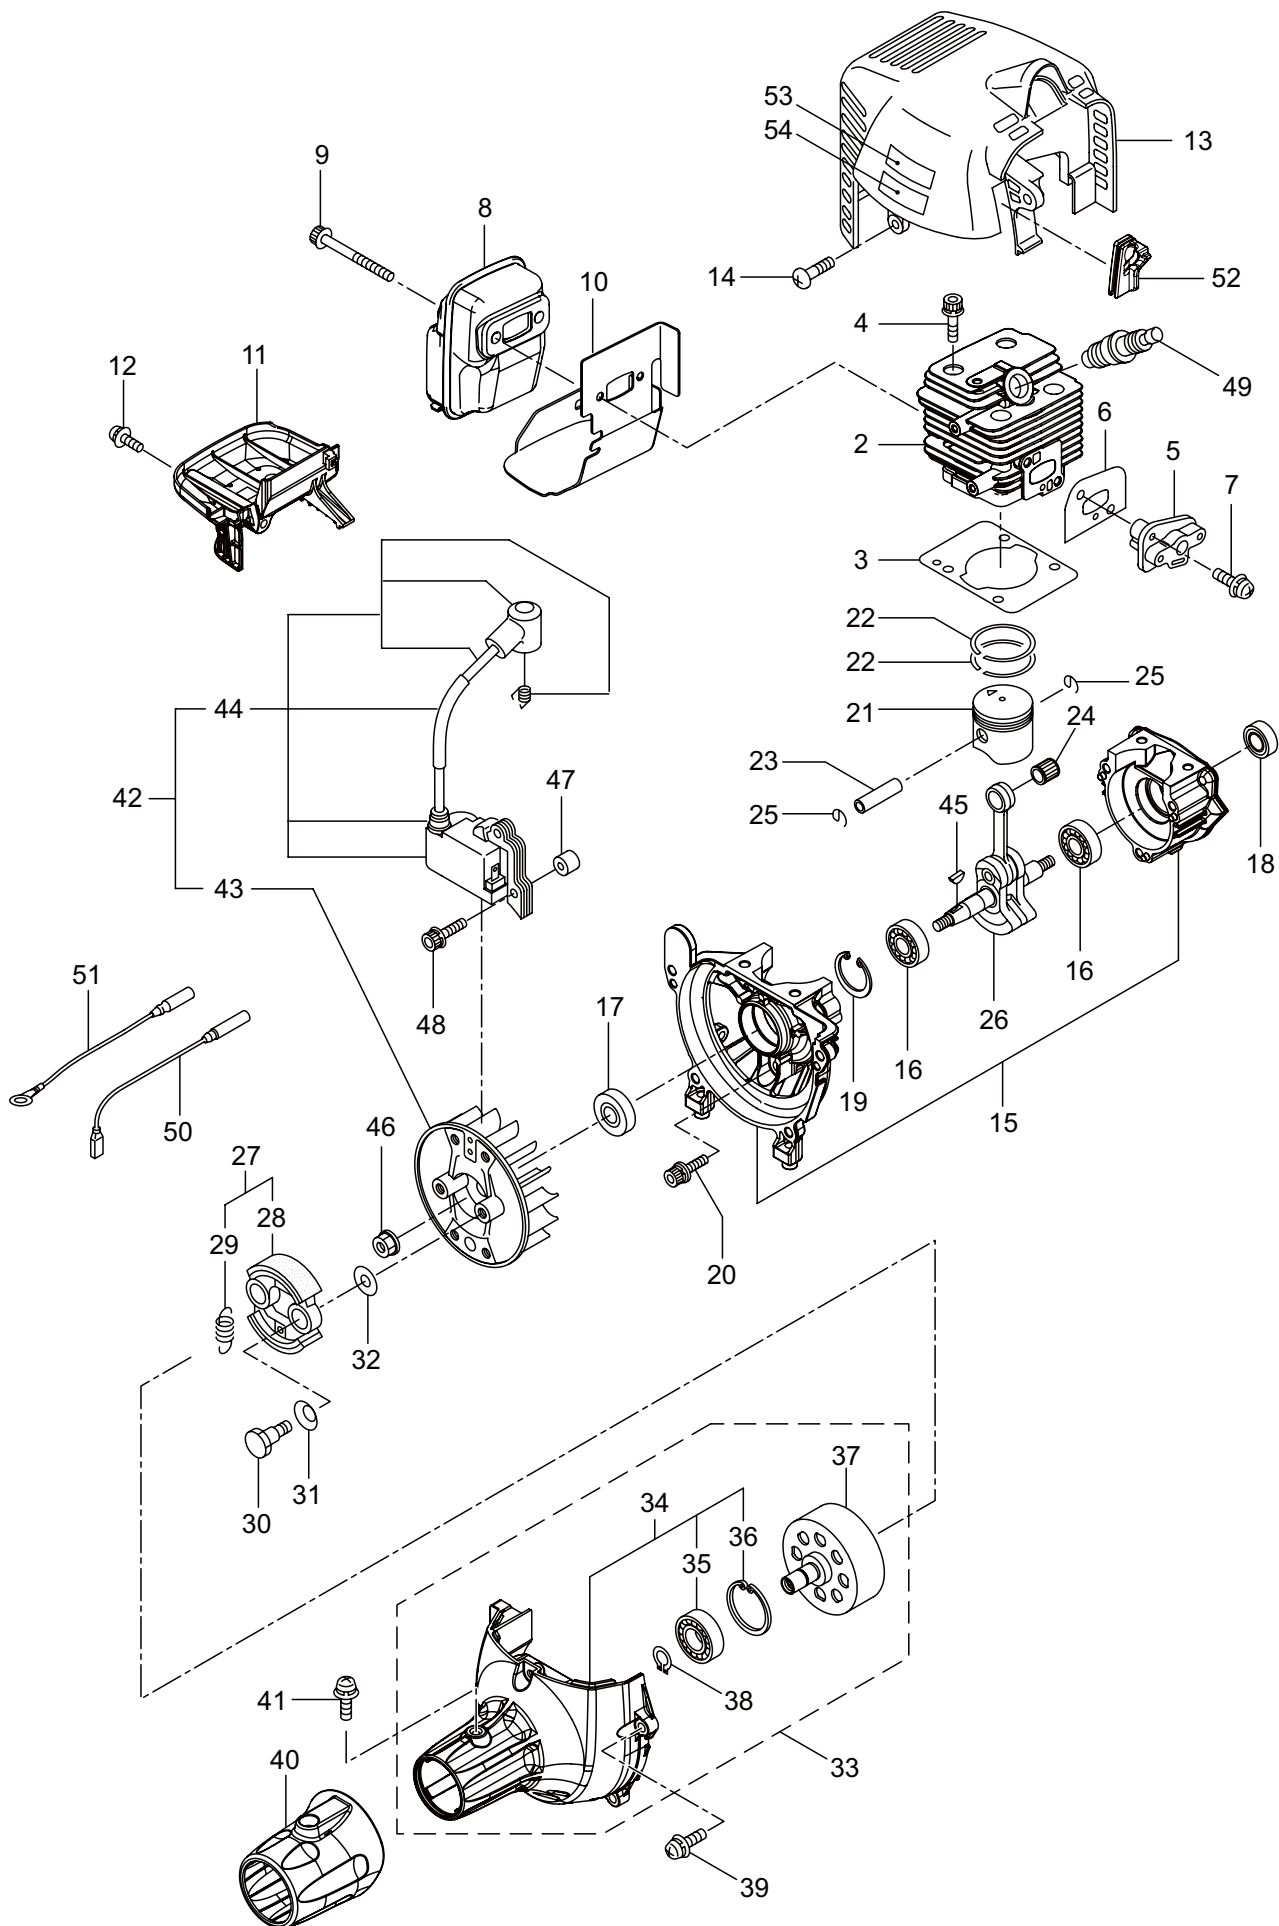

MX27E
4. ENGINE

Ref. No.	Part No.	Part Name	Q'ty	Remarks
4-1	875277	Engine	1	EE262TH/01
4-2	273153	Cylinder	1	
4-3	282330	Gasket	1	
4-4	261250	Cap Screw	4	M5x20
4-5	282579	Insulator	1	
4-6	267049	Gasket	1	
4-7	269826	Screw	2	M5x25
4-8	246656	Muffler Ass'y	1	
4-9	266402	Cap Screw	2	M5x55
4-10	247074	Gasket	1	
4-11	246083	Under Cover	1	
4-12	269827	Screw	1	M5x16
4-13	563757	Top Cover Comp	1	
4-14	246082	Screw	1	M4x12
4-15	563680	Crankcase	1	
4-16	280488	Bearing	2	PPL 6001
4-17	563633	Oil Seal	1	
4-18	563632	Oil Seal	1	
4-19	563635	Snap Ring	1	H28
4-20	261612	Cap Screw	3	M5x30
4-21	273155	Piston	1	
4-22	261496	Piston Ring	2	(2)Required
4-23	261497	Piston Pin	1	
4-24	261037	Bearing,Needle	1	KBK8x11x11.8x1
4-25	261576	Clip,Piston	2	
4-26	277939	Crankshaft/Conn.Rod Ass'y	1	
4-27	280375	Clutch Ass'y	1	Incl.28,29
4-28	280407	Clutch Shoe	2	
4-29	264889	Spring,Clutch	1	
4-30	264505	Bolt	2	
4-31	261777	Wave Washer	2	
4-32	261189	Washer	2	6x16.5x1.2
4-33	563556	Fan Cover Ass'y	1	Incl.34-38
4-34	563557	Fan Cover Comp	1	Incl.35,36
4-35	269124	Bearing	1	6200ZZ C3
4-36	013825	Snap Ring	1	#30
4-37	289727	Clutch Drum	1	
4-38	563065	Snap Ring	1	#10
4-39	269831	Screw	4	M5x20
4-40	246930	Cover	1	
4-41	269831	Screw	1	M5x20
4-42	563535	Magneto Ass'y	1	Incl.43,44
4-43	277797	Rotor/Fan	1	
4-44	277798	Ignition Coil Ass'y	1	
4-45	261076	Woodruff Key	1	3x10