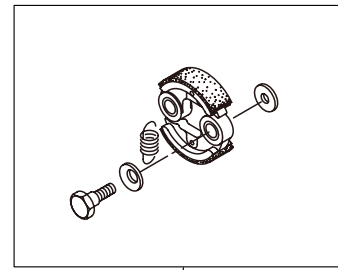

PARTS LIST

MX27E

CONTENTS

1. PARTS KIT	1
2. MAIN BODY	3
3. GEAR CASE.....	5
4. ENGINE	7
5. RECOIL STARTER.....	11
6. CARBURETOR, FUEL TANK	13
7. ACCESSORIES.....	15

2021. 12.

MARUYAMA

P/N 524716-3

MX27E
1. PARTS KIT

1

2

3

4

5

6

Ref. No.	Part No.	Part Name	Q'ty	Remarks
1-1	247688	Cylinder Kit	1	Incl.5
1-2	247689	Piston Kit	1	
1-3	246924	Clutch Kit	1	
1-4	247877	Carburetor Kit	1	
1-5	247867	Carburetor Parts Kit	1	
1-6	247864	Hose Kit	1	

MX27E

2. MAIN BODY

Ref. No.	Part No.	Part Name	Q'ty	Remarks
2-1	366119	MX27E	1	
2-2	227831	Driveshaft Ass'y	1	
2-3	560396	Driveshaft Tube	1	
2-4	012382	Snap Ring	1	H36
2-5	560427	Throttle Trigger	1	
2-6	215533	Hanging Bracket Ass'y	1	Incl.7
2-7	261762	Cap Screw	1	M5x14
2-8	560391	Bracket Ass'y	1	Incl.9-11
2-9	560392	Bracket	1	
2-10	271437	Screw	2	M6x20
2-11	231704	Washer	2	6x13xt1.0
2-12	560240	Label	1	
2-13	560393	Label	1	MX27E
2-14	560246	Label	1	112dBA
2-15	215501	Label	1	
2-16	560229	Hanging Strap Ass'y	1	Incl.17
2-17	560282	Hook	1	
2-18	560316	Loop Handle Ass'y	1	Incl.19-22
2-19	222520	Loop Handle	1	
2-20	213171	Packing	1	
2-21	215608	Cap Screw	4	M5x30x16
2-22	081027	Nut	4	M5
2-23	560420	Safety Cover	1	
2-24	560648	Cover Extension	1	
2-25	230747	String Cutter	1	
2-26	232689	Screw	3	M5x16

MX27E
5. RECOIL STARTER

Ref. No.	Part No.	Part Name	Q'ty	Remarks
5-1	563307	Recoil Starter Ass'y	1	Incl.2-14
5-2	273093	Recoil Ass'y	1	Incl.3-13
5-3	280492	Reel	1	
5-4	287421	Spiral Spring	1	
5-5	280494	Screw	1	
5-6	280495	Starter Rope Ass'y	1	Incl.7-9
5-7	283616	Starter Rope	1	
5-8	280497	Starter Grip	1	
5-9	280550	Stopper	1	
5-10	280547	Washer	1	
5-11	280548	Collar	1	
5-12	269423	Nut	1	
5-13	288500	Plate	1	
5-14	287399	Stater Pulley Ass'y	1	
5-15	269833	Screw	1	M4x16
5-16	280489	Screw	2	M4x20
5-17	563548	Label	1	EE262