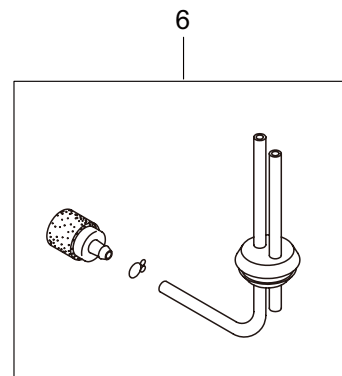

1

2

3

4

5

6

Ref. No.	Part No.	Part Name	Q'ty	Remarks
1-1	247688	Cylinder Kit	1	Incl.5
1-2	247689	Piston Kit	1	
1-3	246924	Clutch Kit	1	
1-4	247877	Carburetor Kit	1	
1-5	247867	Carburetor Parts Kit	1	
1-6	247864	Hose Kit	1	

MX27E

2. MAIN BODY

Ref. No.	Part No.	Part Name	Q'ty	Remarks
2-1	366119	MX27E	1	
2-2	227831	Driveshaft Ass'y	1	
2-3	560396	Driveshaft Tube	1	
2-4	012382	Snap Ring	1	H36
2-5	560427	Throttle Trigger	1	
2-6	215533	Hanging Bracket Ass'y	1	Incl.7
2-7	261762	Cap Screw	1	M5x14
2-8	560391	Bracket Ass'y	1	Incl.9-11
2-9	560392	Bracket	1	
2-10	271437	Screw	2	M6x20
2-11	231704	Washer	2	6x13xt1.0
2-12	560240	Label	1	
2-13	560393	Label	1	MX27E
2-14	560246	Label	1	112dBA
2-15	215501	Label	1	
2-16	560229	Hanging Strap Ass'y	1	Incl.17
2-17	560282	Hook	1	
2-18	560316	Loop Handle Ass'y	1	Incl.19-22
2-19	222520	Loop Handle	1	
2-20	213171	Packing	1	
2-21	215608	Cap Screw	4	M5x30x16
2-22	081027	Nut	4	M5
2-23	560420	Safety Cover	1	
2-24	560648	Cover Extension	1	
2-25	230747	String Cutter	1	
2-26	232689	Screw	3	M5x16

MX27E
3. GEAR CASE

Ref. No.	Part No.	Part Name	Q'ty	Remarks
3-1	231876	Gearcase Ass'y	1	Incl.2-16
3-2	225960	Gearcase	1	
3-3	234109	Bolt	1	M8x8
3-4	227990	Bearing	1	#608
3-5	228416	Gear Set	1	
3-6	227991	Bearing	1	#6001DDU
3-7	055185	Snap Ring	1	H28
3-8	227992	Bearing	1	#609
3-9	227993	Bearing	1	#609Z
3-10	228477	Snap Ring	1	#9
3-11	140270	Snap Ring	1	#24
3-12	261246	Cap Screw	1	M5x25
3-13	212986	Boss Adapter	1	
3-14	140275	Clamping Washer	1	
3-15	215547	Stabilizer	1	
3-16	215610	Bolt	1	M8x22,Counterclockwise
3-17	261233	Cap Screw	1	M5x12