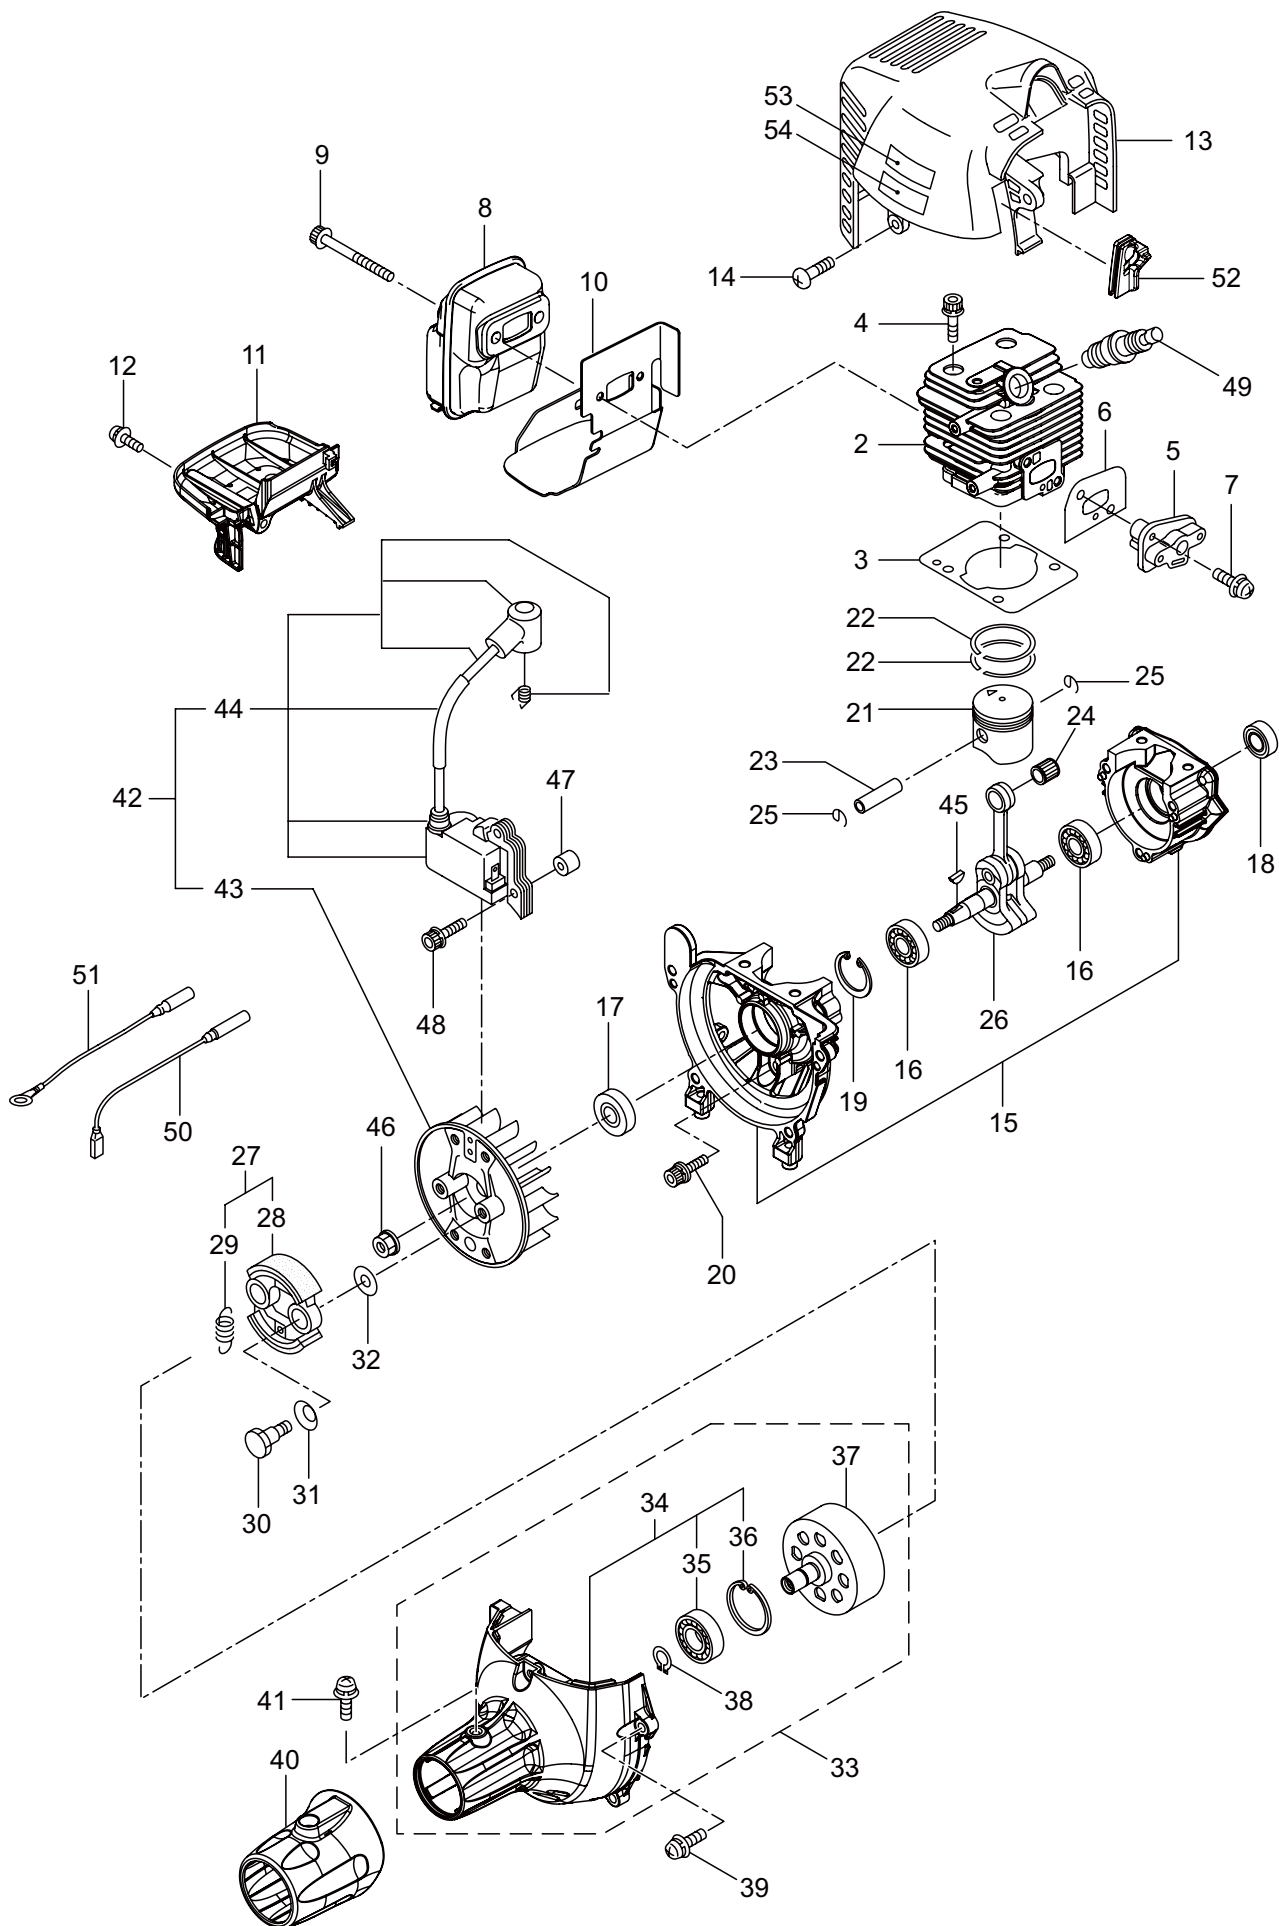

Ref. No.	Part No.	Part Name	Q'ty	Remarks
4-1	875277	Engine	1	EE262TH/01
4-2	273153	Cylinder	1	
4-3	282330	Gasket	1	
4-4	261250	Cap Screw	4	M5x20
4-5	282579	Insulator	1	
4-6	267049	Gasket	1	
4-7	269826	Screw	2	M5x25
4-8	246656	Muffler Ass'y	1	
4-9	266402	Cap Screw	2	M5x55
4-10	247074	Gasket	1	
4-11	246083	Under Cover	1	
4-12	269827	Screw	1	M5x16
4-13	563757	Top Cover Comp	1	
4-14	246082	Screw	1	M4x12
4-15	563680	Crankcase	1	
4-16	280488	Bearing	2	PPL 6001
4-17	563633	Oil Seal	1	
4-18	563632	Oil Seal	1	
4-19	563635	Snap Ring	1	H28
4-20	261612	Cap Screw	3	M5x30
4-21	273155	Piston	1	
4-22	261496	Piston Ring	2	(2)Required
4-23	261497	Piston Pin	1	
4-24	261037	Bearing,Needle	1	KBK8x11x11.8x1
4-25	261576	Clip,Piston	2	
4-26	277939	Crankshaft/Conn.Rod Ass'y	1	
4-27	280375	Clutch Ass'y	1	Incl.28,29
4-28	280407	Clutch Shoe	2	
4-29	264889	Spring,Clutch	1	
4-30	264505	Bolt	2	
4-31	261777	Wave Washer	2	
4-32	261189	Washer	2	6x16.5x1.2
4-33	563556	Fan Cover Ass'y	1	Incl.34-38
4-34	563557	Fan Cover Comp	1	Incl.35,36
4-35	269124	Bearing	1	6200ZZ C3
4-36	013825	Snap Ring	1	#30
4-37	289727	Clutch Drum	1	
4-38	563065	Snap Ring	1	#10
4-39	269831	Screw	4	M5x20
4-40	246930	Cover	1	
4-41	269831	Screw	1	M5x20
4-42	563535	Magneto Ass'y	1	Incl.43,44
4-43	277797	Rotor/Fan	1	
4-44	277798	Ignition Coil Ass'y	1	
4-45	261076	Woodruff Key	1	3x10

MX27E
4. ENGINE