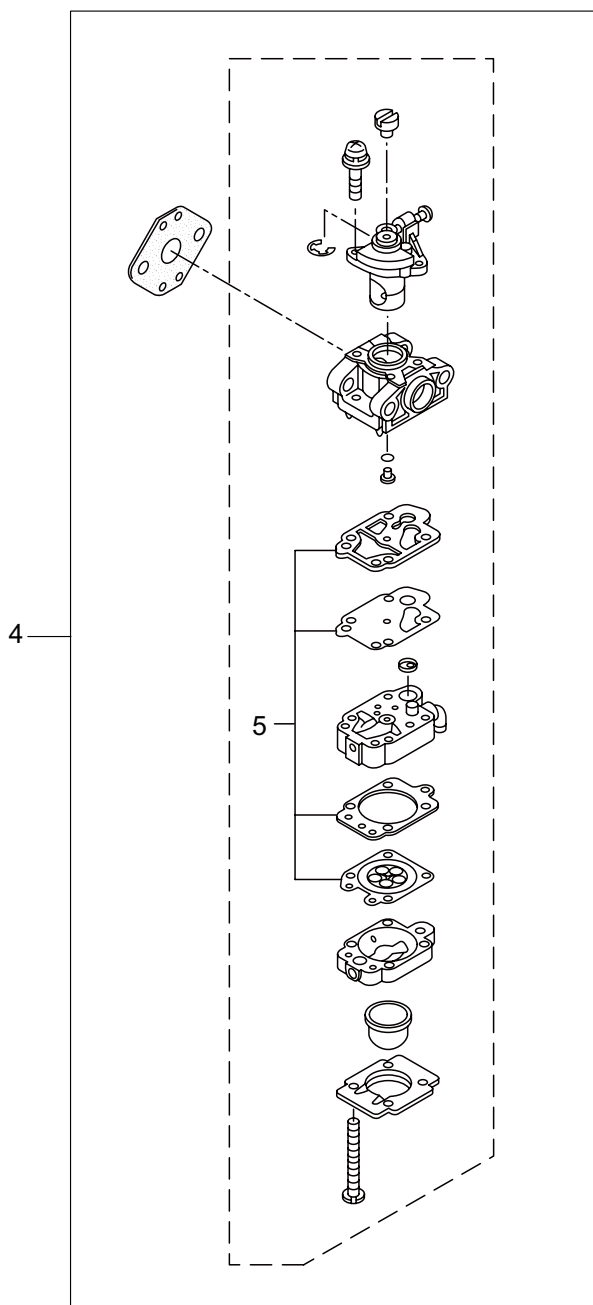

PARTS LIST

MX27E

CONTENTS

1. PARTS KIT	1
2. MAIN BODY	3
3. GEAR CASE.....	5
4. ENGINE	7
5. RECOIL STARTER.....	11
6. CARBURETOR, FUEL TANK	13
7. ACCESSORIES.....	15

2021. 12.

MARUYAMA

P/N 524716-3

MX27E
1. PARTS KIT

1

2

3

4

5

6

Ref. No.	Part No.	Part Name	Q'ty	Remarks
1-1	247688	Cylinder Kit	1	Incl.5
1-2	247689	Piston Kit	1	
1-3	246924	Clutch Kit	1	
1-4	247877	Carburetor Kit	1	
1-5	247867	Carburetor Parts Kit	1	
1-6	247864	Hose Kit	1	

MX27E

2. MAIN BODY

Ref. No.	Part No.	Part Name	Q'ty	Remarks
2-1	366119	MX27E	1	
2-2	227831	Driveshaft Ass'y	1	
2-3	560396	Driveshaft Tube	1	
2-4	012382	Snap Ring	1	H36
2-5	560427	Throttle Trigger	1	
2-6	215533	Hanging Bracket Ass'y	1	Incl.7
2-7	261762	Cap Screw	1	M5x14
2-8	560391	Bracket Ass'y	1	Incl.9-11
2-9	560392	Bracket	1	
2-10	271437	Screw	2	M6x20
2-11	231704	Washer	2	6x13xt1.0
2-12	560240	Label	1	
2-13	560393	Label	1	MX27E
2-14	560246	Label	1	112dBA
2-15	215501	Label	1	
2-16	560229	Hanging Strap Ass'y	1	Incl.17
2-17	560282	Hook	1	
2-18	560316	Loop Handle Ass'y	1	Incl.19-22
2-19	222520	Loop Handle	1	
2-20	213171	Packing	1	
2-21	215608	Cap Screw	4	M5x30x16
2-22	081027	Nut	4	M5
2-23	560420	Safety Cover	1	
2-24	560648	Cover Extension	1	
2-25	230747	String Cutter	1	
2-26	232689	Screw	3	M5x16

MX27E
5. RECOIL STARTER

Ref. No.	Part No.	Part Name	Q'ty	Remarks
5-1	563307	Recoil Starter Ass'y	1	Incl.2-14
5-2	273093	Recoil Ass'y	1	Incl.3-13
5-3	280492	Reel	1	
5-4	287421	Spiral Spring	1	
5-5	280494	Screw	1	
5-6	280495	Starter Rope Ass'y	1	Incl.7-9
5-7	283616	Starter Rope	1	
5-8	280497	Starter Grip	1	
5-9	280550	Stopper	1	
5-10	280547	Washer	1	
5-11	280548	Collar	1	
5-12	269423	Nut	1	
5-13	288500	Plate	1	
5-14	287399	Stater Pulley Ass'y	1	
5-15	269833	Screw	1	M4x16
5-16	280489	Screw	2	M4x20
5-17	563548	Label	1	EE262