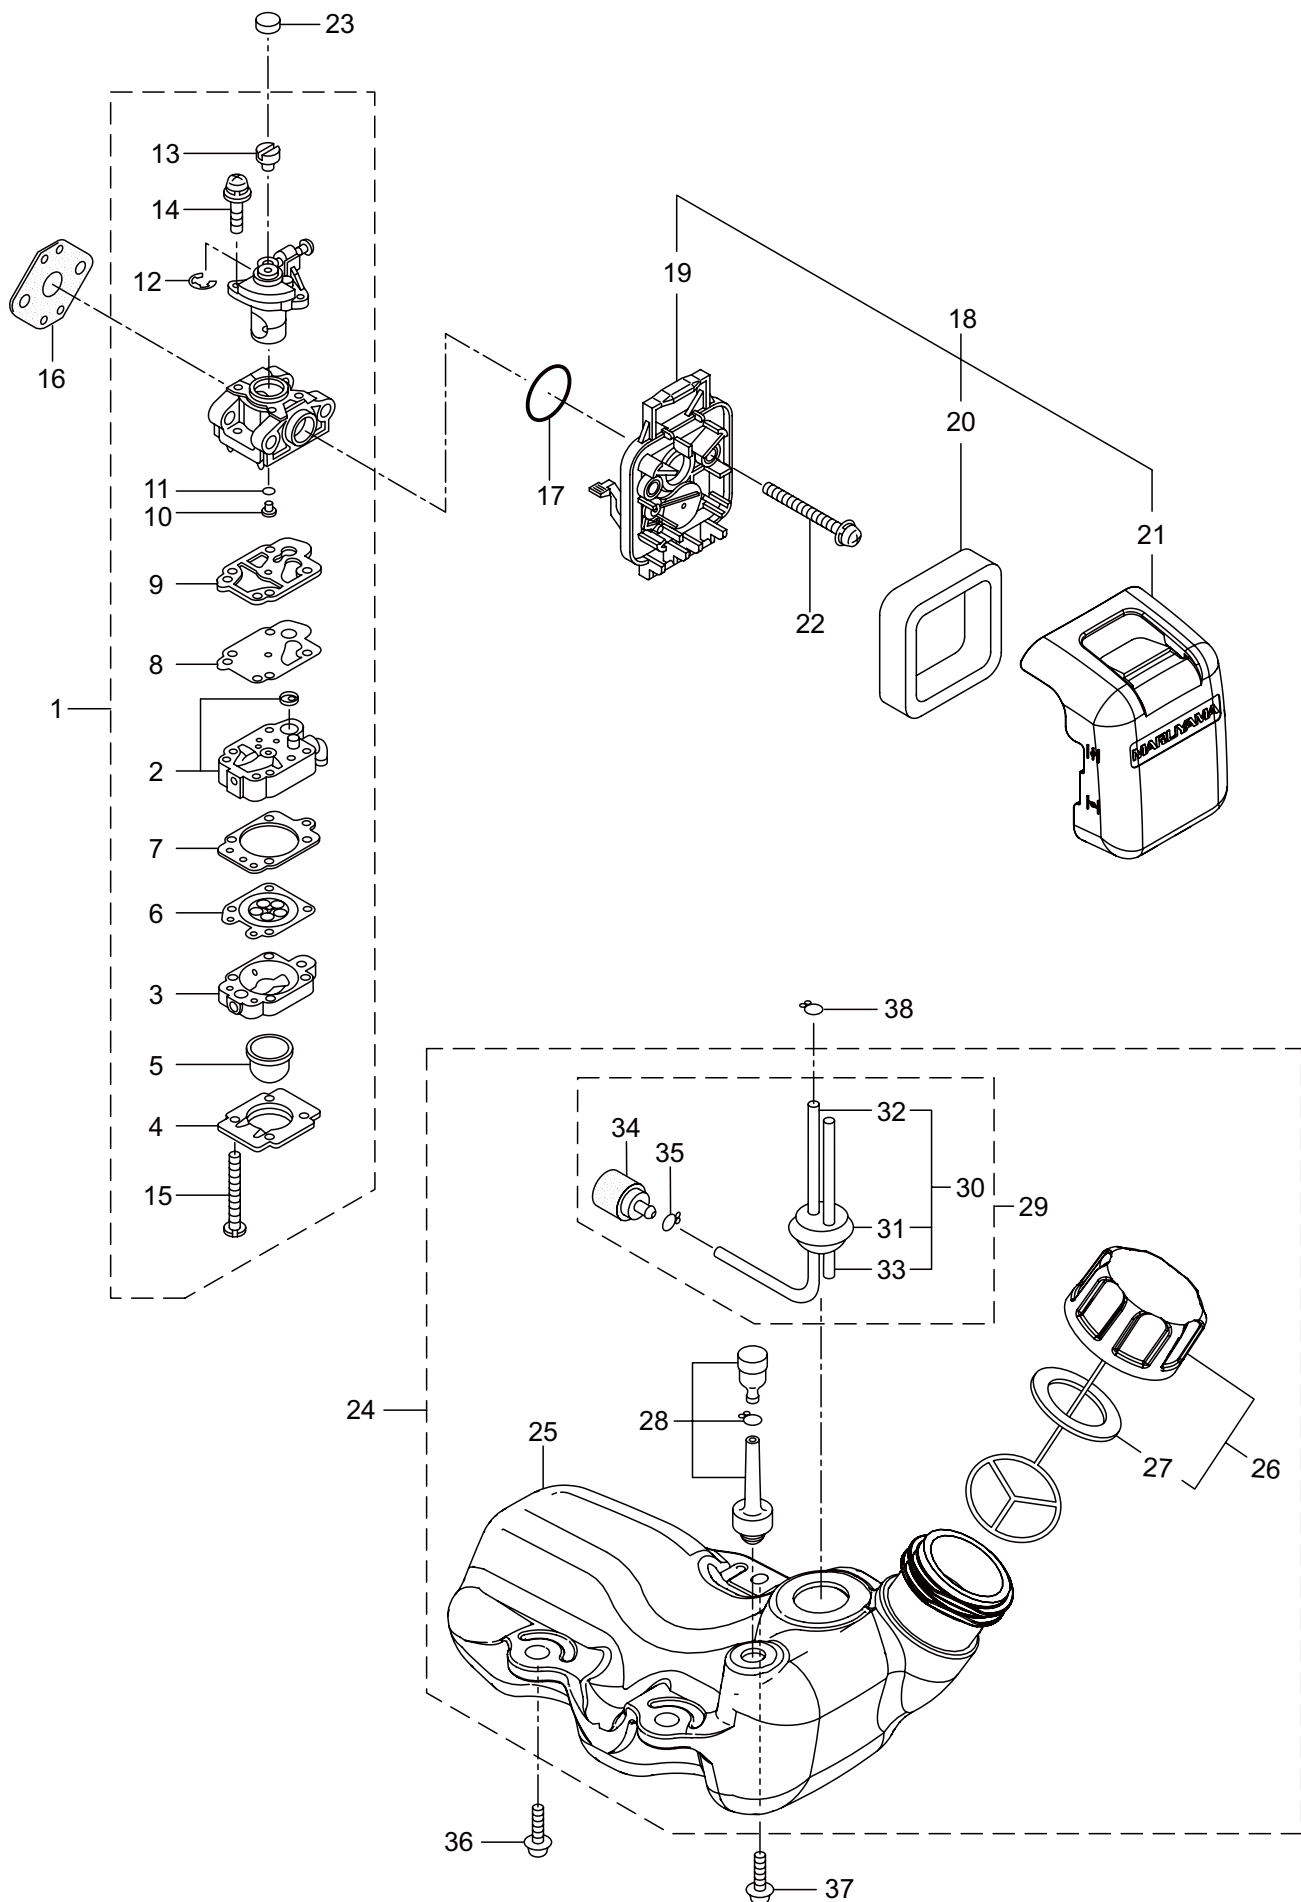

MX27E

6. CARBURETOR, FUEL TANK

Ref. No.	Part No.	Part Name	Q'ty	Remarks
6-1	276323	Carburetor Ass'y	1	Incl.2-15 New gasket required
6-2	281597	Pump Body	1	
6-3	262991	Purge Body	1	
6-4	262992	Cover Plate	1	
6-5	261874	Primer Bulb	1	
6-6	283905	Diaphragm, Meterring	1	
6-7	262993	Gasket	1	
6-8	262994	Diaphragm,Fuel Pump	1	
6-9	282576	Gasket	1	
6-10	289396	Main Jet	1	
6-11	261871	O-Ring	1	
6-12	261876	E-Ring	1	
6-13	261658	Swivel	1	
6-14	264682	Screw	2	
6-15	262996	Screw	4	
6-16	261864	Gasket	1	Incl.19-21
6-17	264691	O-Ring	1	
6-18	563416	Cleaner Ass'y	1	
6-19	265576	Housing	1	
6-20	264695	Filter	1	
6-21	277553	Cleaner Cover	1	Incl.25-35
6-22	269834	Screw	2	
6-23	280020	Swivel Ring	1	
6-24	563400	Fuel Tank Ass'y	1	
6-25	563101	Fuel Tank	1	
6-26	275306	Fuel Tank Cap Ass'y	1	Incl.27
6-27	274875	Gasket	1	Incl.30-35
6-28	563262	Breather Ass'y	1	
6-29	563232	Fuel Pipe Pick-up Ass'y	1	
6-30	563233	Fuel Pipe Ass'y	1	Incl.31-33
6-31	288192	Grommet	1	160L 3x6x85
6-32	261690	Fuel Pipe	1	
6-33	288194	Return Pipe	1	
6-34	277887	Filter Ass'y	1	
6-35	563014	Clip	1	
6-36	269828	Screw	2	M5x16
6-37	281208	Screw	1	M5x16
6-38	563014	Clip	1