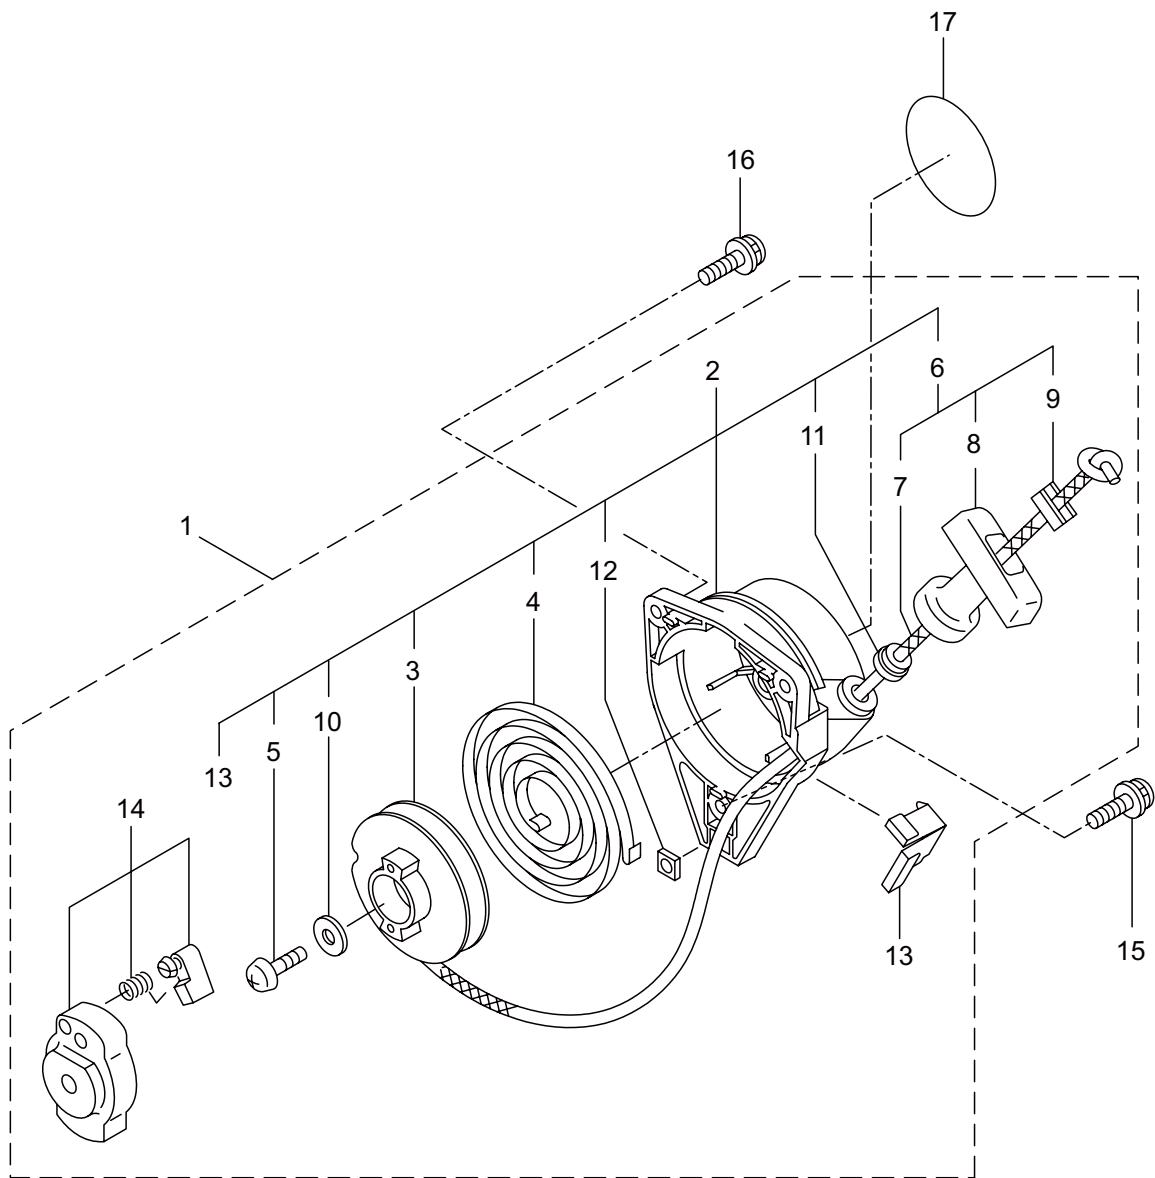

MX27E
5. RECOIL STARTER

Ref. No.	Part No.	Part Name	Q'ty	Remarks
5-1	563307	Recoil Starter Ass'y	1	Incl.2-14
5-2	273093	Recoil Ass'y	1	Incl.3-13
5-3	280492	Reel	1	
5-4	287421	Spiral Spring	1	
5-5	280494	Screw	1	
5-6	280495	Starter Rope Ass'y	1	Incl.7-9
5-7	283616	Starter Rope	1	
5-8	280497	Starter Grip	1	
5-9	280550	Stopper	1	
5-10	280547	Washer	1	
5-11	280548	Collar	1	
5-12	269423	Nut	1	
5-13	288500	Plate	1	
5-14	287399	Stater Pulley Ass'y	1	
5-15	269833	Screw	1	M4x16
5-16	280489	Screw	2	M4x20
5-17	563548	Label	1	EE262