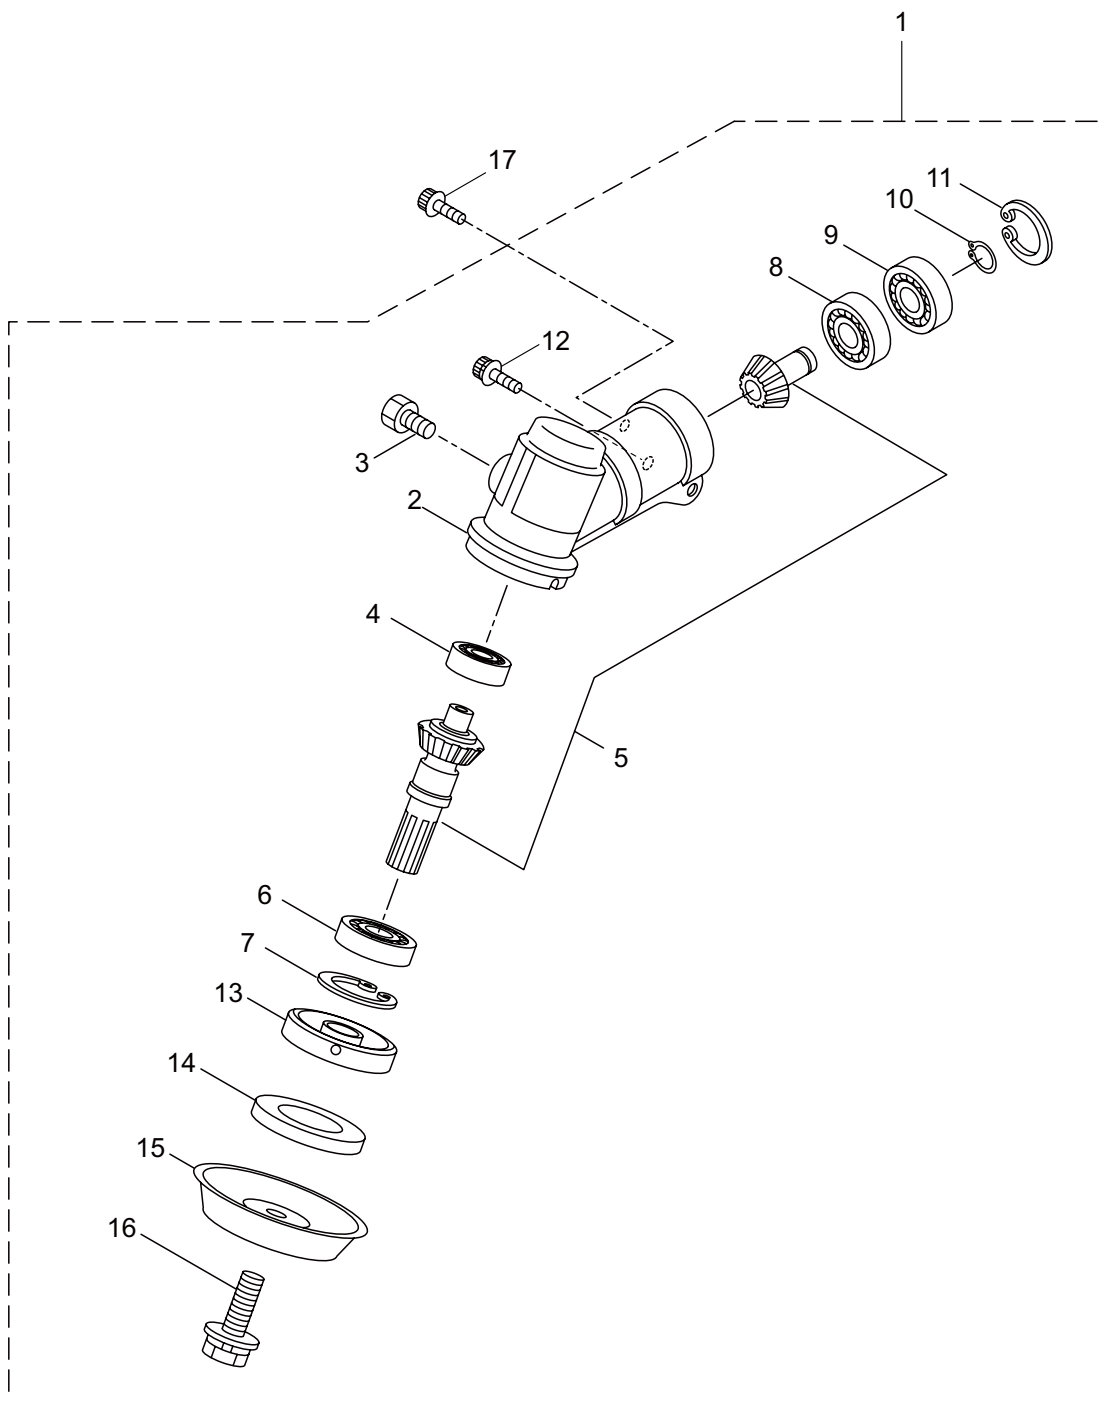

MX27E

2. MAIN BODY

Ref. No.	Part No.	Part Name	Q'ty	Remarks
2-1	366119	MX27E	1	
2-2	227831	Driveshaft Ass'y	1	
2-3	560396	Driveshaft Tube	1	
2-4	012382	Snap Ring	1	H36
2-5	560427	Throttle Trigger	1	
2-6	215533	Hanging Bracket Ass'y	1	Incl.7
2-7	261762	Cap Screw	1	M5x14
2-8	560391	Bracket Ass'y	1	Incl.9-11
2-9	560392	Bracket	1	
2-10	271437	Screw	2	M6x20
2-11	231704	Washer	2	6x13xt1.0
2-12	560240	Label	1	
2-13	560393	Label	1	MX27E
2-14	560246	Label	1	112dBA
2-15	215501	Label	1	
2-16	560229	Hanging Strap Ass'y	1	Incl.17
2-17	560282	Hook	1	
2-18	560316	Loop Handle Ass'y	1	Incl.19-22
2-19	222520	Loop Handle	1	
2-20	213171	Packing	1	
2-21	215608	Cap Screw	4	M5x30x16
2-22	081027	Nut	4	M5
2-23	560420	Safety Cover	1	
2-24	560648	Cover Extension	1	
2-25	230747	String Cutter	1	
2-26	232689	Screw	3	M5x16

MX27E
3. GEAR CASE

Ref. No.	Part No.	Part Name	Q'ty	Remarks
3-1	231876	Gearcase Ass'y	1	Incl.2-16
3-2	225960	Gearcase	1	
3-3	234109	Bolt	1	M8x8
3-4	227990	Bearing	1	#608
3-5	228416	Gear Set	1	
3-6	227991	Bearing	1	#6001DDU
3-7	055185	Snap Ring	1	H28
3-8	227992	Bearing	1	#609
3-9	227993	Bearing	1	#609Z
3-10	228477	Snap Ring	1	#9
3-11	140270	Snap Ring	1	#24
3-12	261246	Cap Screw	1	M5x25
3-13	212986	Boss Adapter	1	
3-14	140275	Clamping Washer	1	
3-15	215547	Stabilizer	1	
3-16	215610	Bolt	1	M8x22,Counterclockwise
3-17	261233	Cap Screw	1	M5x12

MX27E
4. ENGINE

Ref. No.	Part No.	Part Name	Q'ty	Remarks
4-46	261417	Nut,Rotor	1	M8
4-47	280381	Spacer	2	
4-48	261256	Cap Screw	2	M4x25
4-49	288264	Spark Plug	1	BPMR8Y
4-50	263804	Lead	1	
4-51	284541	Wire,Lead	1	
4-52	246078	Grommet	1	
4-53	563192	Label	1	
4-54	563608	Label	1	TOKYO JAPAN